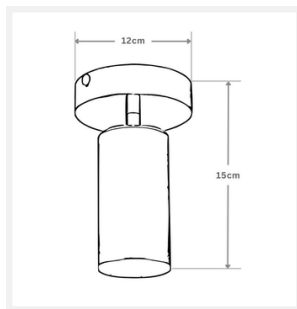

ZEST LIGHTING

Turned **On**

SPOT

Brass Ceiling Light

PRODUCT DETAILS

- Type: Ceiling Light
- Usage: Indoor
- Material: Iron, Aluminium
- Colour: Brass

DIMENSIONS

- Width: 120mm
- Projection / Depth: 120mm
- Height: 150mm

LAMPING INFORMATION

- Voltage Input: 240V
- Light Source: GU10
- Bulb Included: No
- Number of Bulb Sockets: 1

ADDITIONAL INFORMATION

- Height Adjustable: No
- Approvals: CE, SAA
- Care Instructions: Wipe clean with a dry cloth; do not use strong liquid cleaners
- Product Warranty: 12 Months
- Installation by licensed electrician required