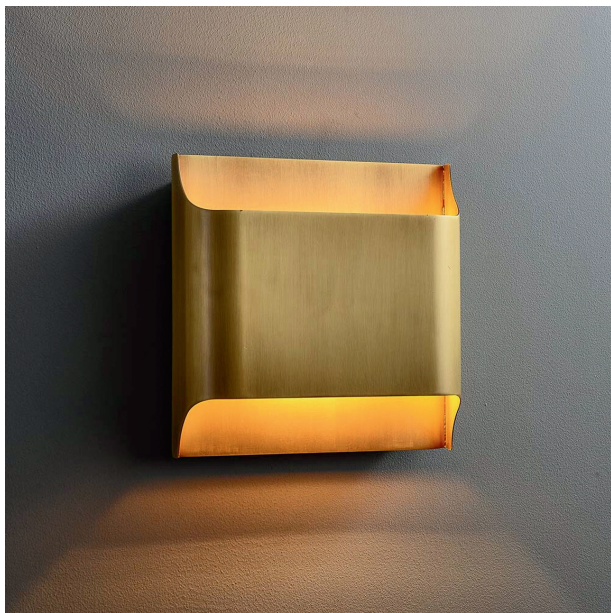

ZEST LIGHTING

Turned On

SQUARE

Up and Down Bronze Modern Wall Light

PRODUCT DETAILS

- Type: Wall Light
- Room List / Usage: Bedroom, Foyer, Hallway (Indoor)
- Material: Metal
- Colour: Bronze

DIMENSIONS

- Overall Width: 250mm
- Overall Projection / Depth: 90mm
- Overall Height: 250mm
- Backplate Width: 220mm
- Backplate Projection / Depth: 20mm
- Backplate Height: 220mm

LAMPING INFORMATION

- Voltage Input: 240V
- Max. Wattage: 60W
- Light Source: E14 (Small Edison Screw)
- Bulb Included: No
- Number of Bulb Sockets: 1
- Dimmable: Globe Dependent
- Ingress Protection (IP Rating): IP20