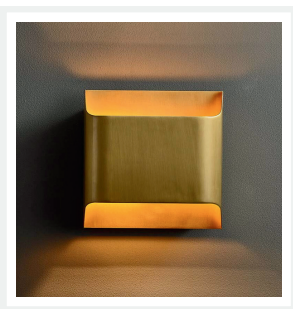

ZEST LIGHTING

Turned On

SQUARE

Up and Down Bronze Modern Wall Light

PRODUCT DETAILS

- Type: Wall Light
- Room List / Usage: Bedroom, Foyer, Hallway (Indoor)
- Material: Metal
- Colour: Bronze

DIMENSIONS

- Overall Width: 200mm
- Overall Projection / Depth: 90mm
- Overall Height: 200mm
- Backplate Width: 170mm
- Backplate Projection / Depth: 20mm
- Backplate Height: 170mm

LAMPING INFORMATION

- Voltage Input: 240V
- Max. Wattage: 60W
- Light Source: E14 (Small Edison Screw)
- Bulb Included: No
- Number of Bulb Sockets: 1
- Dimmable: Globe Dependent
- Ingress Protection (IP Rating): IP20