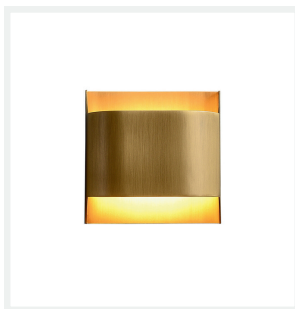

ZEST LIGHTING

Turned On

SQUARE

Up and Down Bronze Modern Wall Light

PRODUCT DETAILS

- Type: Wall Light
- Room List / Usage: Bedroom, Foyer, Hallway (Indoor)
- Material: Metal
- Colour: Bronze

DIMENSIONS

- Overall Width: 200mm
- Overall Projection / Depth: 90mm
- Overall Height: 200mm
- Backplate Width: 170mm
- Backplate Projection / Depth: 20mm
- Backplate Height: 170mm