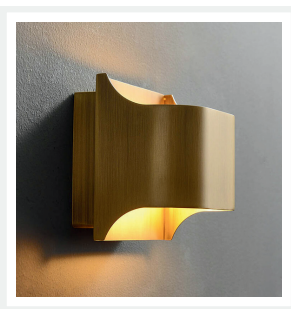

ZEST LIGHTING

Turned **On**

SQUARE

Up and Down Bronze Modern Wall Light

PRODUCT DETAILS

- Type: Wall Light
- Room List / Usage: Bedroom, Foyer, Hallway (Indoor)
- Material: Metal
- Colour: Bronze

DIMENSIONS

- Overall Width: 100mm
- Overall Projection / Depth: 90mm
- Overall Height: 100mm
- Backplate Width: 85mm
- Backplate Projection / Depth: 25mm
- Backplate Height: 85mm

LAMPING INFORMATION

- Voltage Input: 240V
- Max. Wattage: 12W
- Light Source: G4
- Bulb Included: No
- Number of Bulb Sockets: 1
- Dimmable: Globe Dependent
- Ingress Protection (IP Rating): IP20