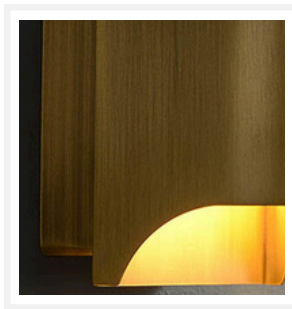

ZEST LIGHTING

Turned **On**

SQUARE

Up and Down Bronze Modern Wall Light

PRODUCT DETAILS

- Type: Wall Light
- Room List / Usage: Bedroom, Foyer, Hallway (Indoor)
- Material: Brass
- Colour: Bronze

DIMENSIONS

- Available in Three Sizes:
 - Small: Width 100mm x Depth 90mm x Height 100mm
 - Medium: Width 200mm x Depth 90mm x Height 200mm
 - Large: Width 250mm x Depth 90mm x Height 250mm

LAMPING INFORMATION

- Voltage Input: 240V
- Max. Wattage: 12W (Small), 60W (Medium, Large)
- Light Source:
 - Small: 12V G4
 - Medium, Large: E14
- Bulb Included: No
- Number of Bulb Sockets: 1
- Dimmable: Yes
- Ingress Protection (IP Rating): IP20