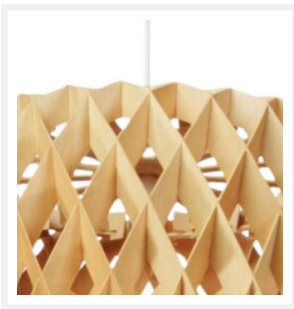

ZEST LIGHTING

Turned **On**

STYLISH

Wooden Geometric Drum Pendant Light -
Natural

PRODUCT DETAILS

- Type: Pendant Light
- Room List / Usage: Bedroom, Living Room, Hallway (Indoor)
- Material: Polywood
- Colour: Natural / Wooden
- Shape: Geometric Drum

DIMENSIONS

- Width: 600mm
- Height: 290mm
- Canopy Diameter: 110mm
- Suspension: 2000mm White Cloth Cable
- Net Weight: 1.96kg

LAMPING INFORMATION

- Voltage Input: 240V
- Max. Wattage: 40W
- Light Source: E27 (Edison Screw)
- Bulb Included: No
- Number of Bulb Sockets: 1
- Dimmable: Yes
- Ingress Protection (IP Rating): IP20