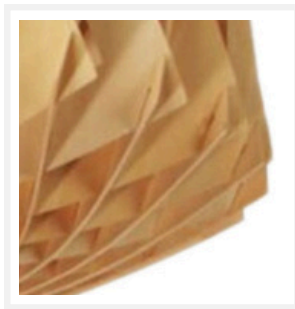

ZEST LIGHTING

Turned **On**

STYLISH

Wooden Geometric Drum Pendant Light -
Natural

PRODUCT DETAILS

- Type: Pendant Light
- Room List / Usage: Bedroom, Living Room, Hallway (Indoor)
- Material: Polywood
- Colour: Natural / Wooden
- Shape: Geometric Drum

DIMENSIONS

- Width: 600mm
- Height: 290mm
- Canopy Diameter: 110mm
- Suspension: 2000mm White Cloth Cable
- Net Weight: 1.96kg

LAMPING INFORMATION

- Voltage Input: 240V
- Max. Wattage: 40W
- Light Source: E27 (Edison Screw)
- Bulb Included: No
- Number of Bulb Sockets: 1
- Dimmable: Yes
- Ingress Protection (IP Rating): IP20