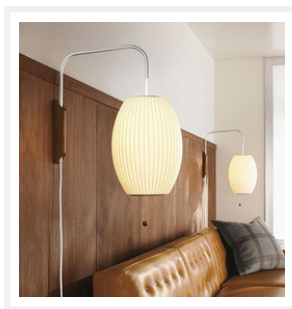

www.zestlighting.com.au