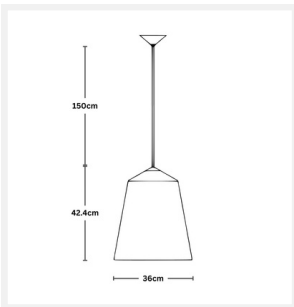

www.zestlighting.com.au