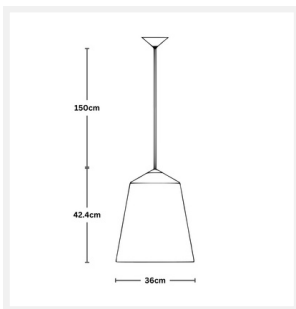

www.zestlighting.com.au