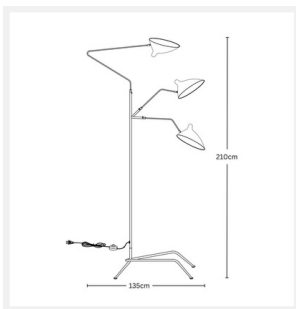

ZEST LIGHTING

Turned On

THREE ARM

Black Nordic Floor Lamp

PRODUCT DETAILS

- Type: Floor Lamp
- Room List / Usage: Living Room, Lobby, Lounge (Indoor)
- Material: Carbon Steel, Aluminum, Brass
- Colour: Black

DIMENSIONS

- Length: 1350mm
- Height: 2100mm
- Cable / Cord: Black Cord

LAMPING INFORMATION

- Voltage Input: 240V
- Max. Wattage: 60W
- Light Source: E27 (Edison Screw)
- Bulb Included: No
- Number of Bulb Sockets: 3
- Ingress Protection (IP Rating): IP20

ADDITIONAL INFORMATION

- Switch Type: On / Off
- Assembly Required: Yes
- Approvals: SAA
- Care Instructions: Wipe clean with a dry cloth; do not use strong liquid cleaners
- Each arm can be rotated to a variety of positions to suit your desired illumination and design
- Matt black finish with brass detailing

www.zestlighting.com.au