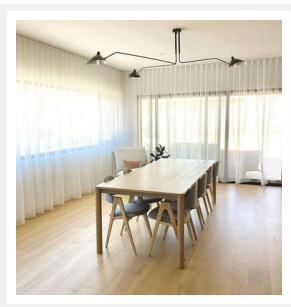

www.zestlighting.com.au