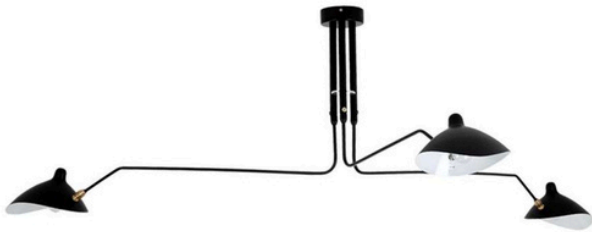

## THREE ARM

Matt Black Nordic Plafond Lamp

### PRODUCT DETAILS

- Type: Ceiling Light
- Room List / Usage: Dining Room, Living Room, Lounge (Indoor)
- Material: Carbon Steel, Aluminium
- Colour: Black

### DIMENSIONS

- Length: 1600mm
- Height 450mm
- Canopy Diameter: 120mm
- Shade Size: Width 278mm x Depth 264mm x Height 210mm
- Net Weight: 3.5kg

### LAMPING INFORMATION

- Voltage Input: 240V
- Max. Wattage: 40W
- Light Source: E27 (Edison Screw)
- Bulb Included: No
- Number of Bulb Sockets: 3
- Dimmable: Yes
- Ingress Protection (IP Rating): IP20