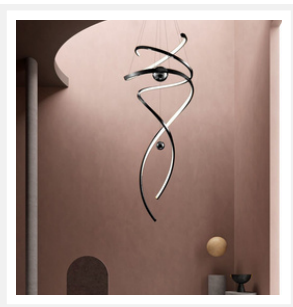

# ZEST LIGHTING

Turned **On**

## TORNADO

Black Freeform Modern Pendant Light

### PRODUCT DETAILS

- Type: Pendant Light
- Room List / Usage: Stairway, Lounge, Lobby (Indoor)
- Material: Iron
- Colour: Black