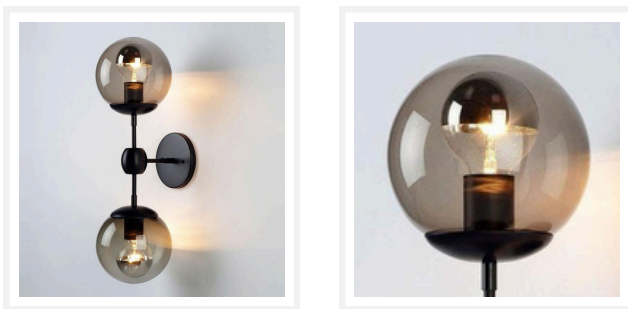

ADDITIONAL INFORMATION

- Approvals: SAA
- Care Instructions: Wipe clean with a dry cloth; do not use strong liquid cleaners
- Installation by a licensed electrician is required