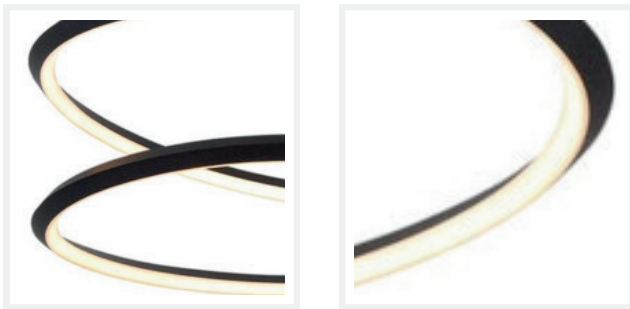

ZEST LIGHTING

Turned **On**

TWIST

Black Knot LED Modern Pendant Light

PRODUCT DETAILS

- Type: Pendant Light
- Room List / Usage: Bedroom, Dining, Lounge (Indoor)
- Material: Aluminium, PVC
- Colour: Black
- Brand: Zest Lighting
- Collection: Twisted Knots

DIMENSIONS

- Overall Diameter: 800mm
- Canopy Diameter: 180mm
- Canopy Height: 55mm
- Suspension: 1500mm Cables
- Net Weight: 2.7kg

LAMPING INFORMATION

- Voltage Input: 240V
- Max. Wattage: 50W
- Light Source: LED Strip
- Colour Temperature: 3000K (Warm White)
- Lumens Output: 4400lm
- Colour Rendering Index (CRI): >90
- Dimmable: No
- Ingress Protection (IP Rating): IP20