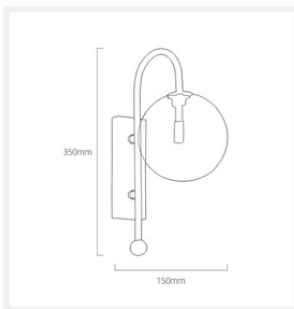

www.zestlighting.com.au