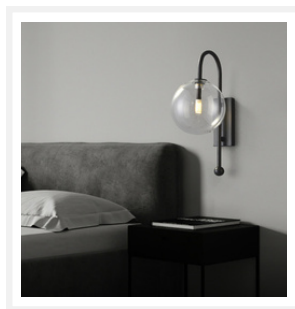

www.zestlighting.com.au