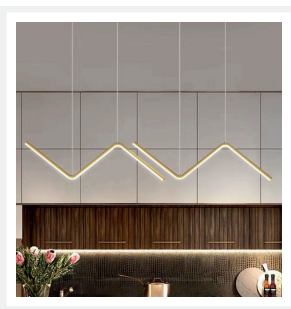

ADDITIONAL INFORMATION

- Height Adjustable: Yes
- Approvals: SAA

www.zestlighting.com.au