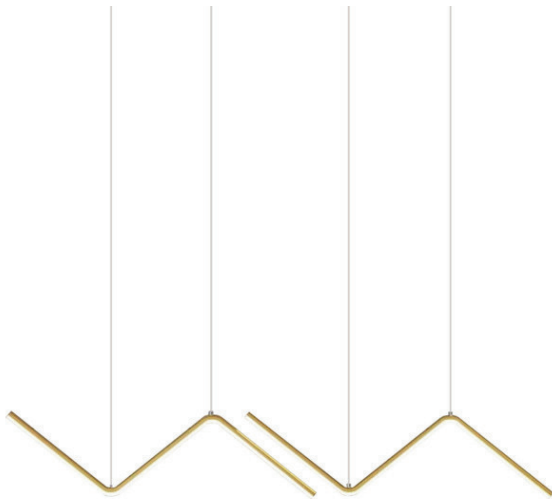

# ZEST LIGHTING

Turned **On**

## ZIGZAG

Gold LED Linear Pendant Light

### DIMENSIONS

- Overall Length: 1250mm
- Canopy Length: 400mm
- Canopy Width: 60mm
- Canopy Height: 30mm
- Suspension: 2000mm Cables
- Net Weight: 2.8kg