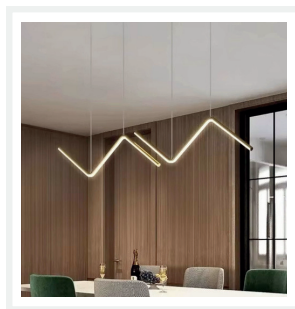

ADDITIONAL INFORMATION

- Height Adjustable: Yes
- Approvals: SAA

www.zestlighting.com.au